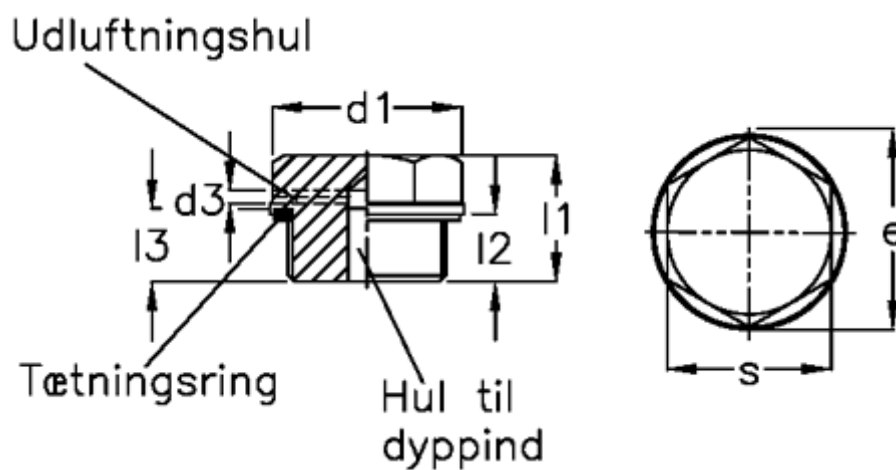

Article number: 20238526

Description: E+G

Threaded plug GN 741-26-G1/2-OS-2

## Measures

d1 = 26

d2 = G1/2

d3 = 2

d4 = M5

e = 24.3

l1 = 16.0

l2 = 8.5